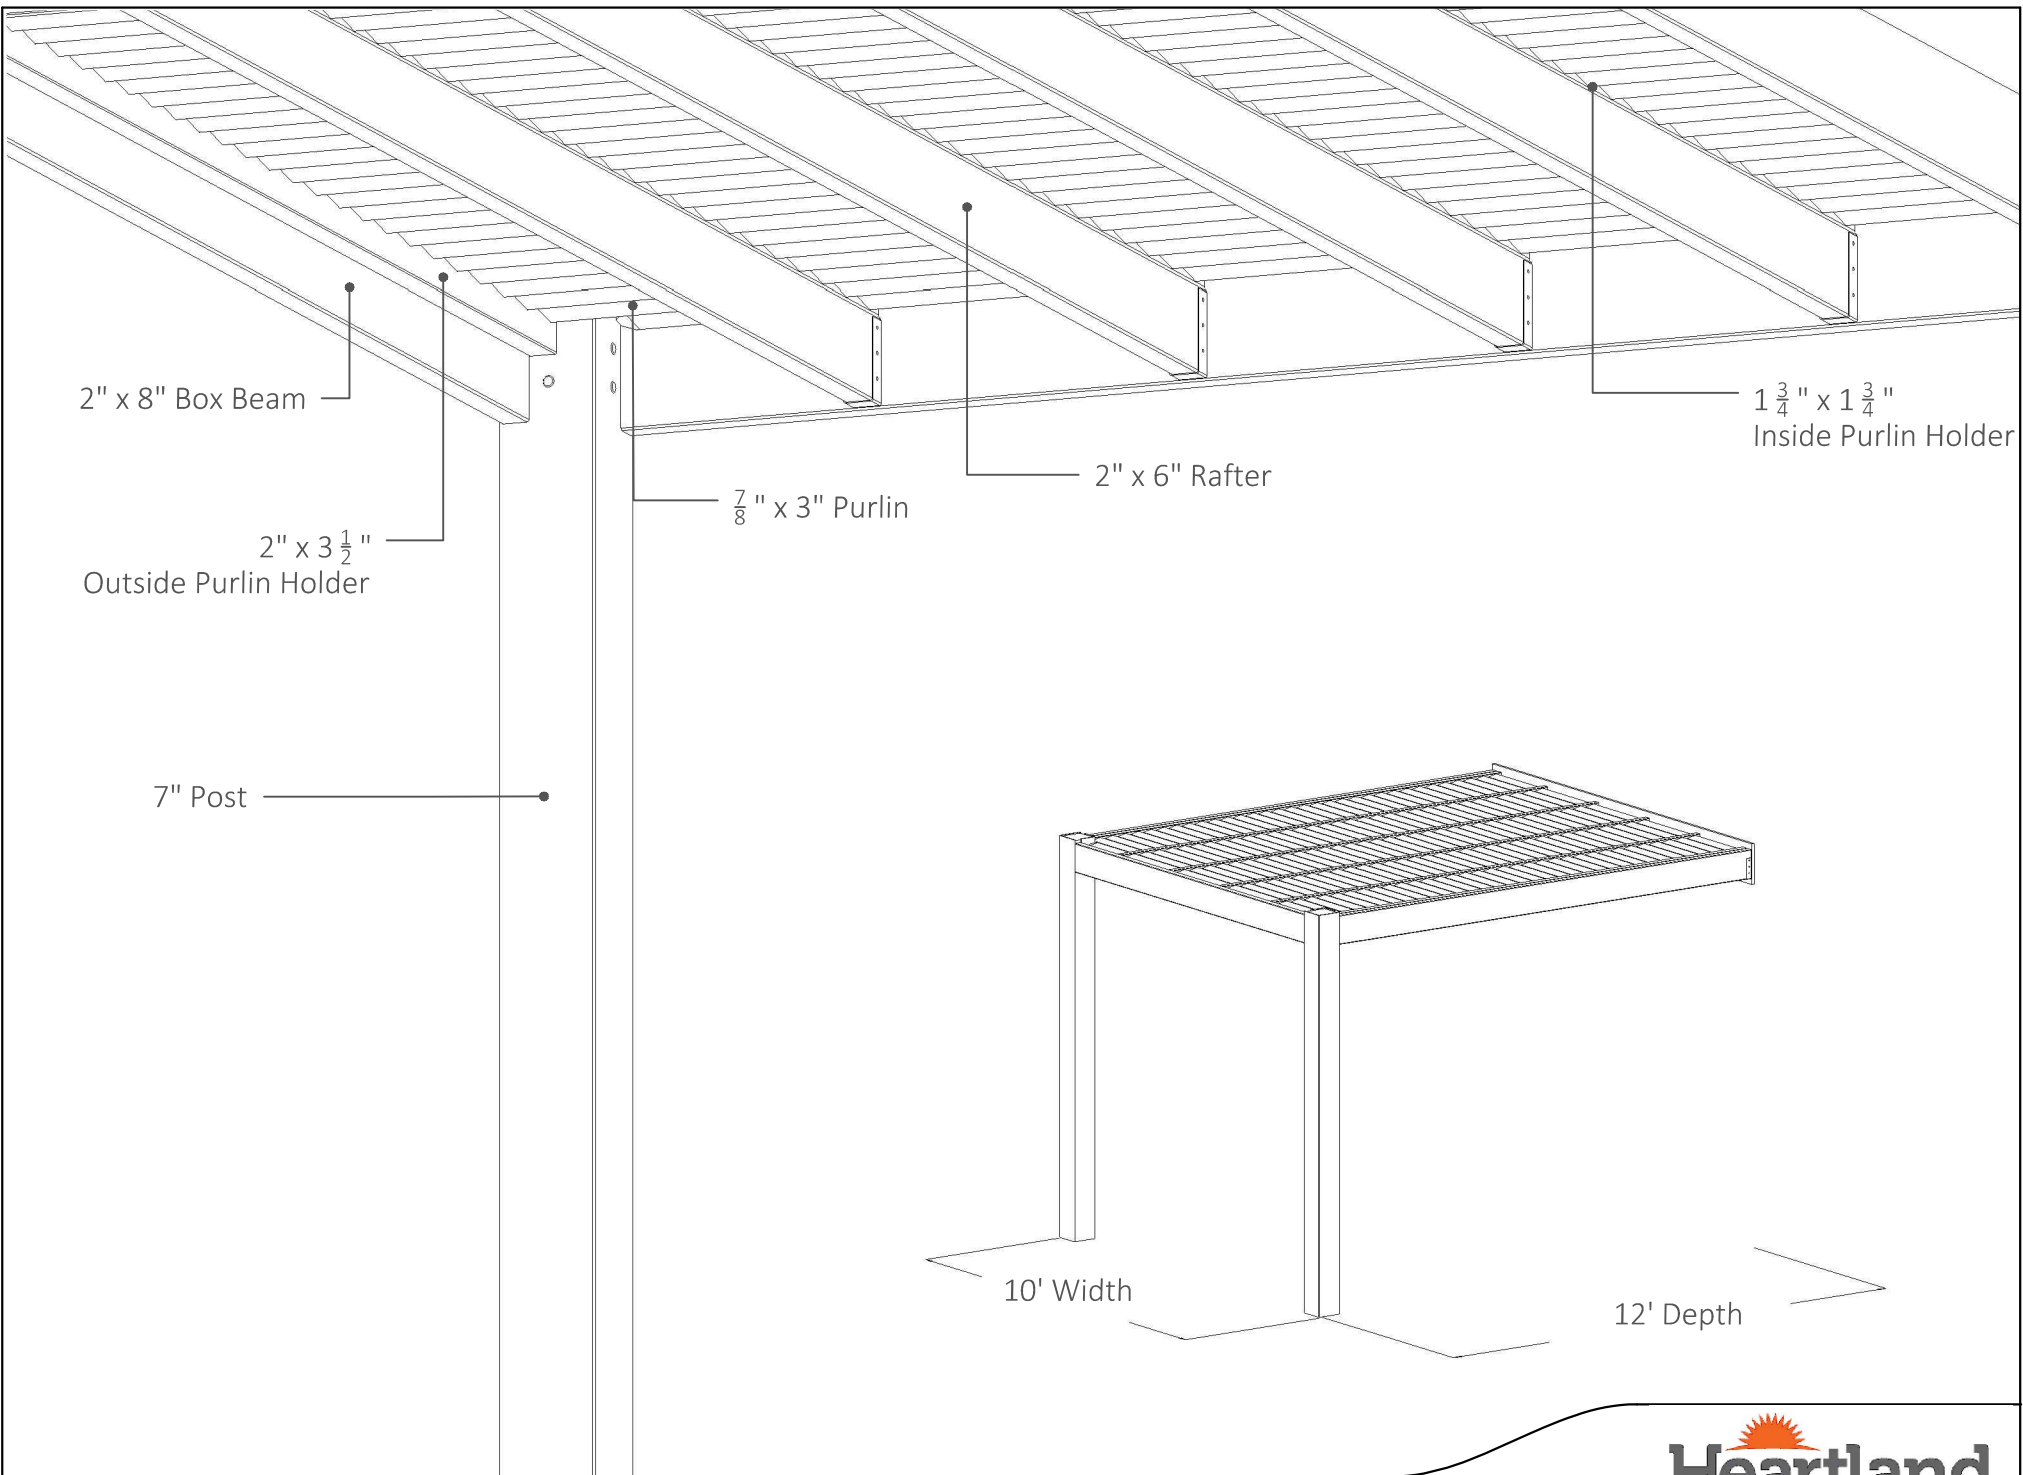

PLAN VIEW

FRONT ELEVATION

SIDE ELEVATION

12' x 10' ATTACHED PERGOLA

Heartlandpergolas.com

563-345-6745