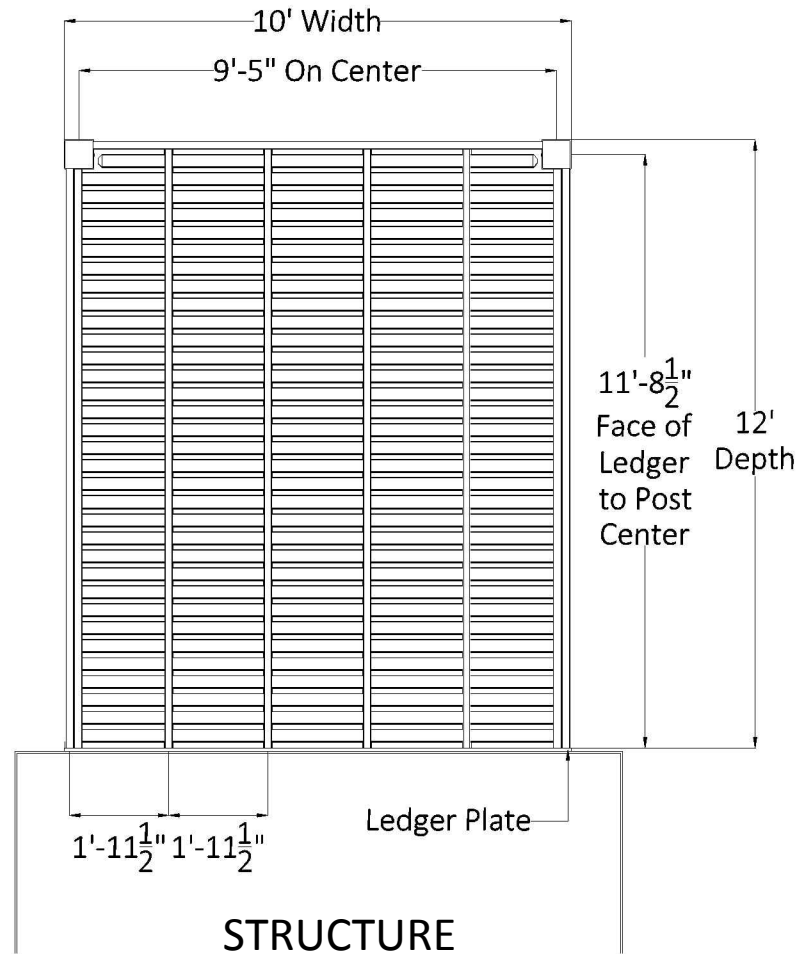

PLAN VIEW

FRONT ELEVATION

SIDE ELEVATION

12' x 10' ATTACHED PERGOLA

Heartlandpergolas.com

563-345-6745