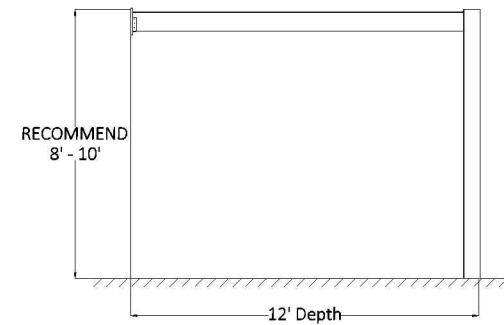

PLAN VIEW

FRONT ELEVATION

SIDE ELEVATION

12' x 10' ATTACHED PERGOLA

Heartlandpergolas.com

563-345-6745