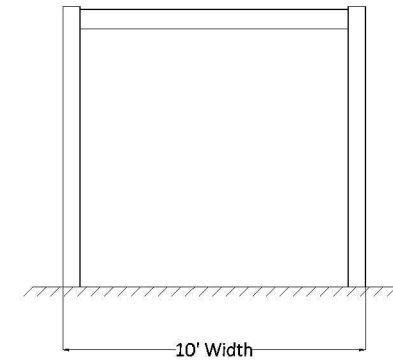

PLAN VIEW

FRONT ELEVATION

SIDE ELEVATION

12' x 10' FREESTANDING PERGOLA

Heartlandpergolas.com

563-345-6745