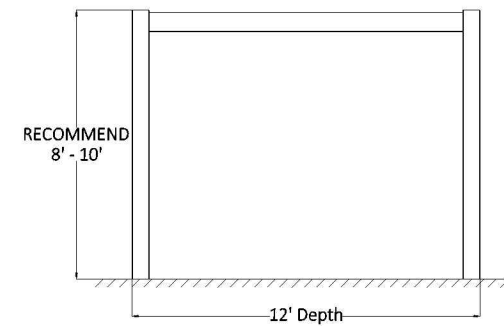

PLAN VIEW

FRONT ELEVATION

SIDE ELEVATION

12' x 10' FREESTANDING PERGOLA

Heartlandpergolas.com

563-345-6745