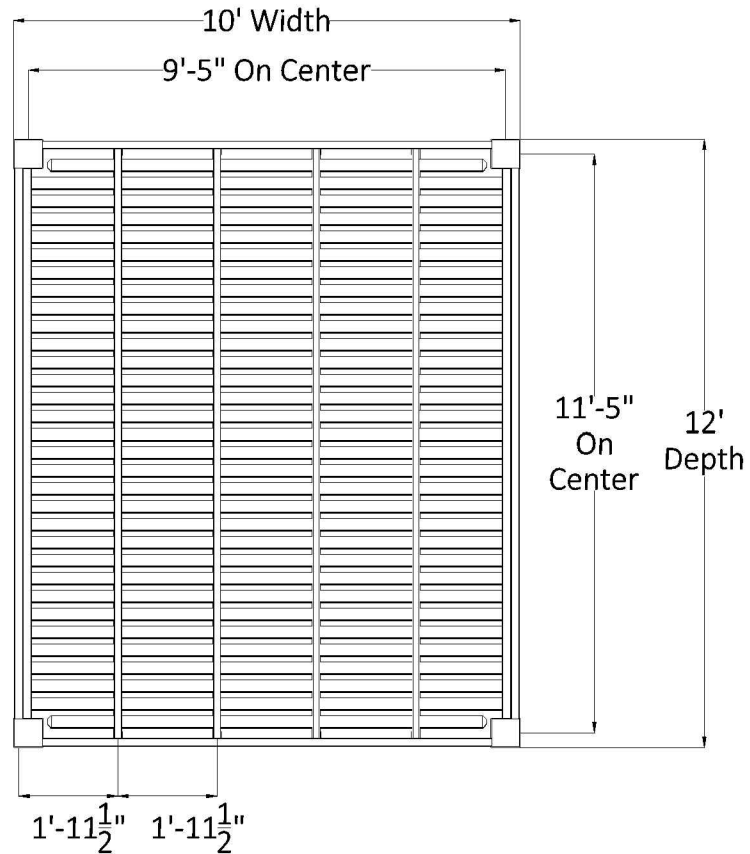

PLAN VIEW

FRONT ELEVATION

SIDE ELEVATION

12' x 10' FREESTANDING PERGOLA

Heartlandpergolas.com

563-345-6745