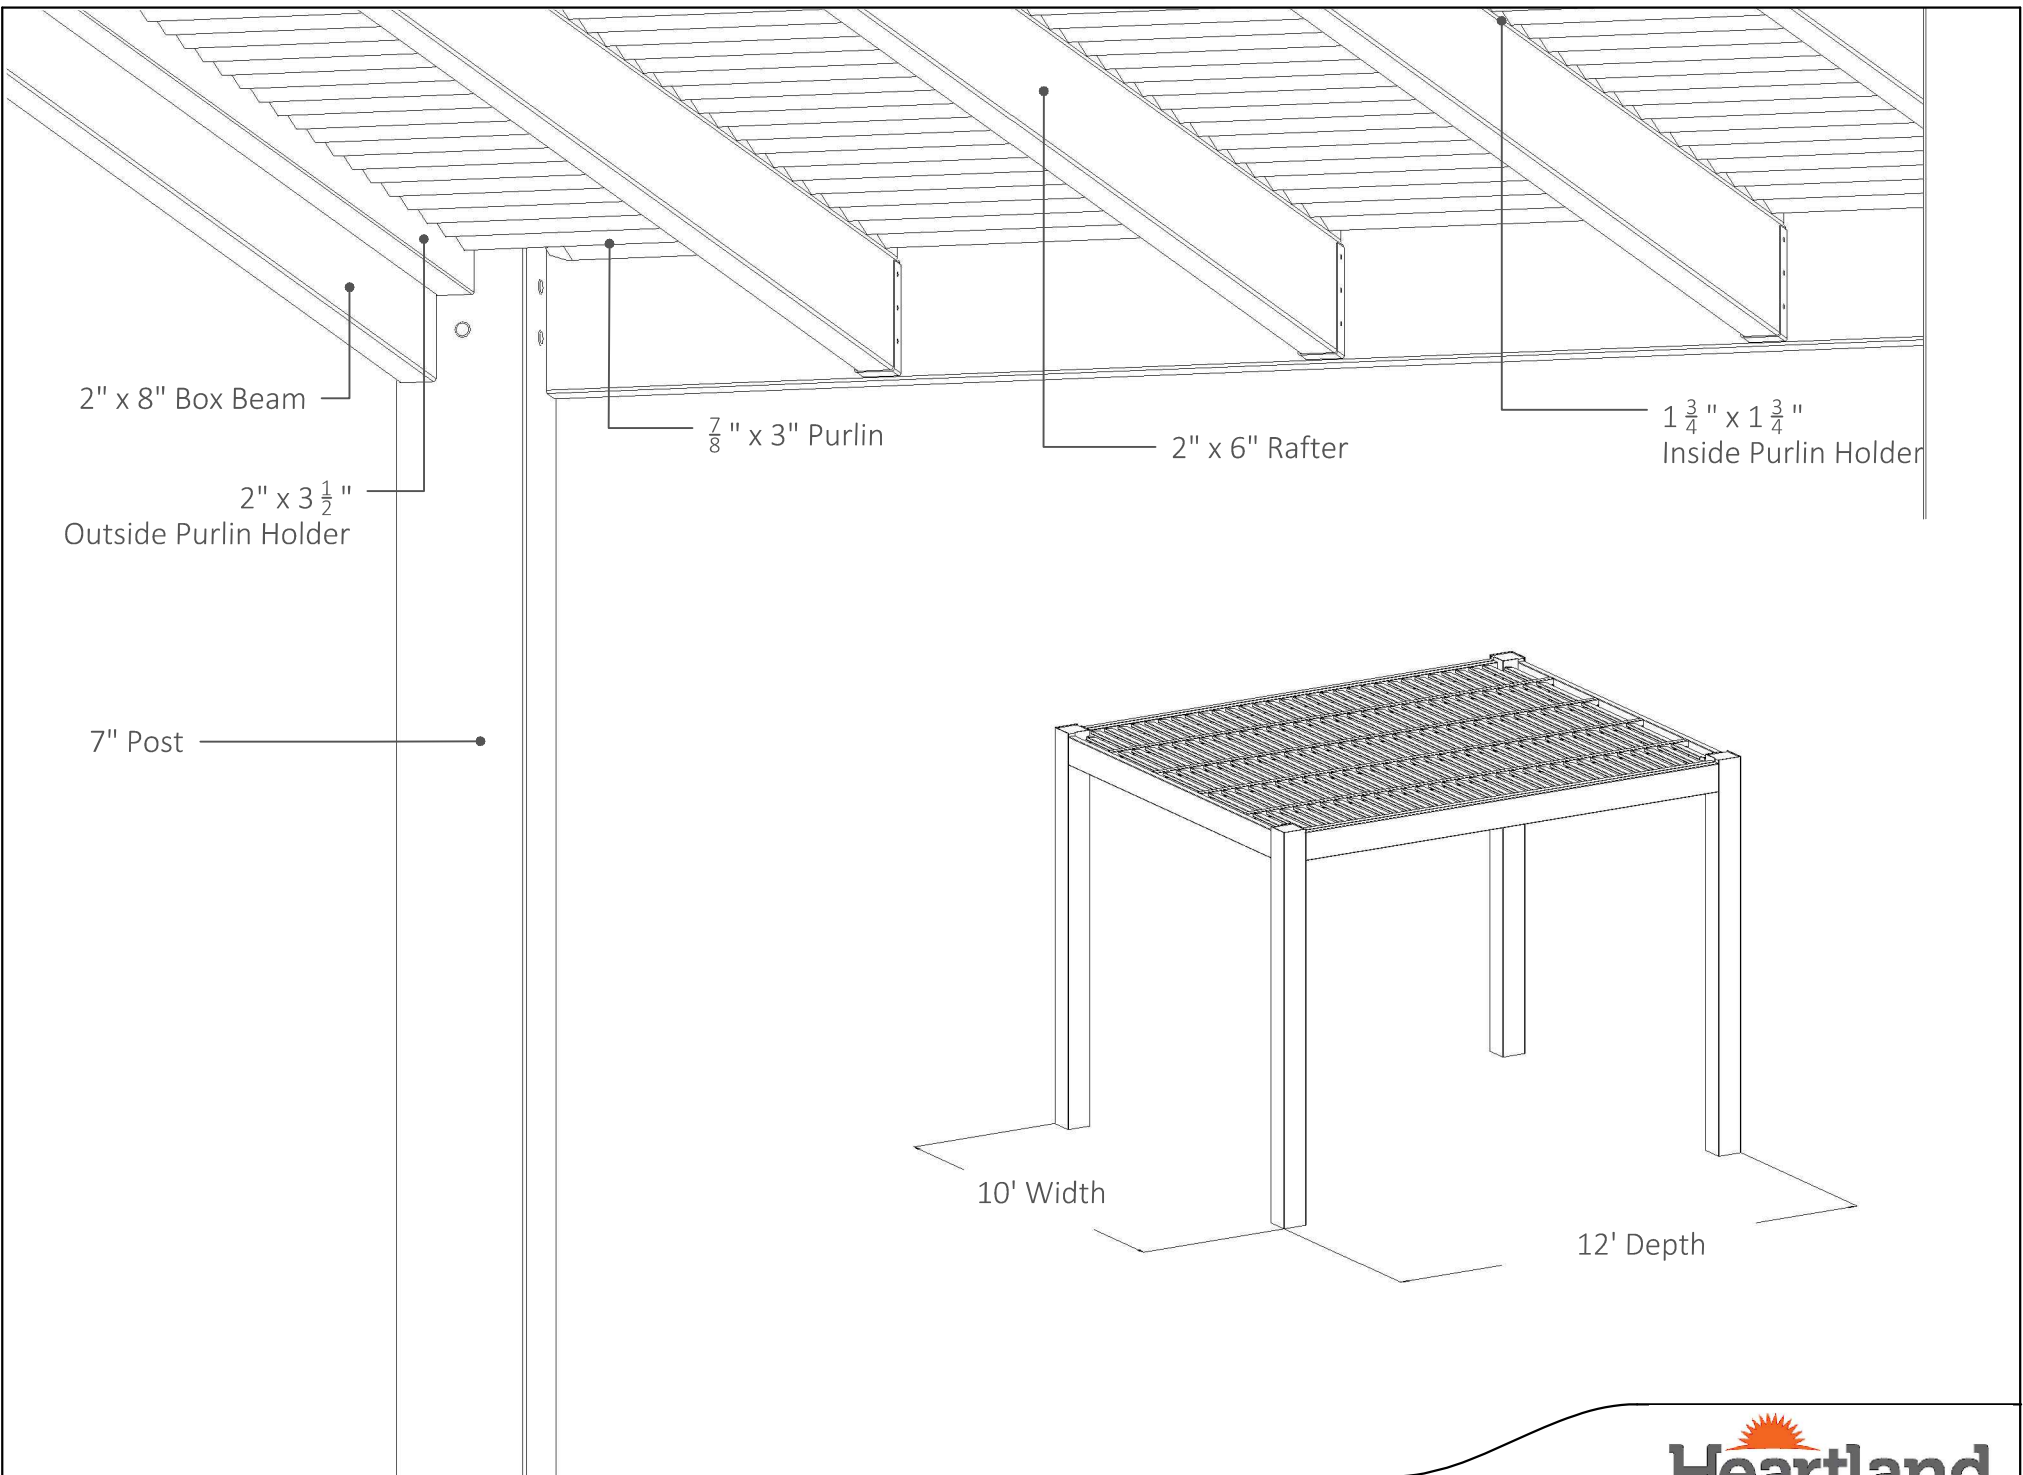

PLAN VIEW

FRONT ELEVATION

SIDE ELEVATION

12' x 10' FREESTANDING PERGOLA

Heartlandpergolas.com

563-345-6745