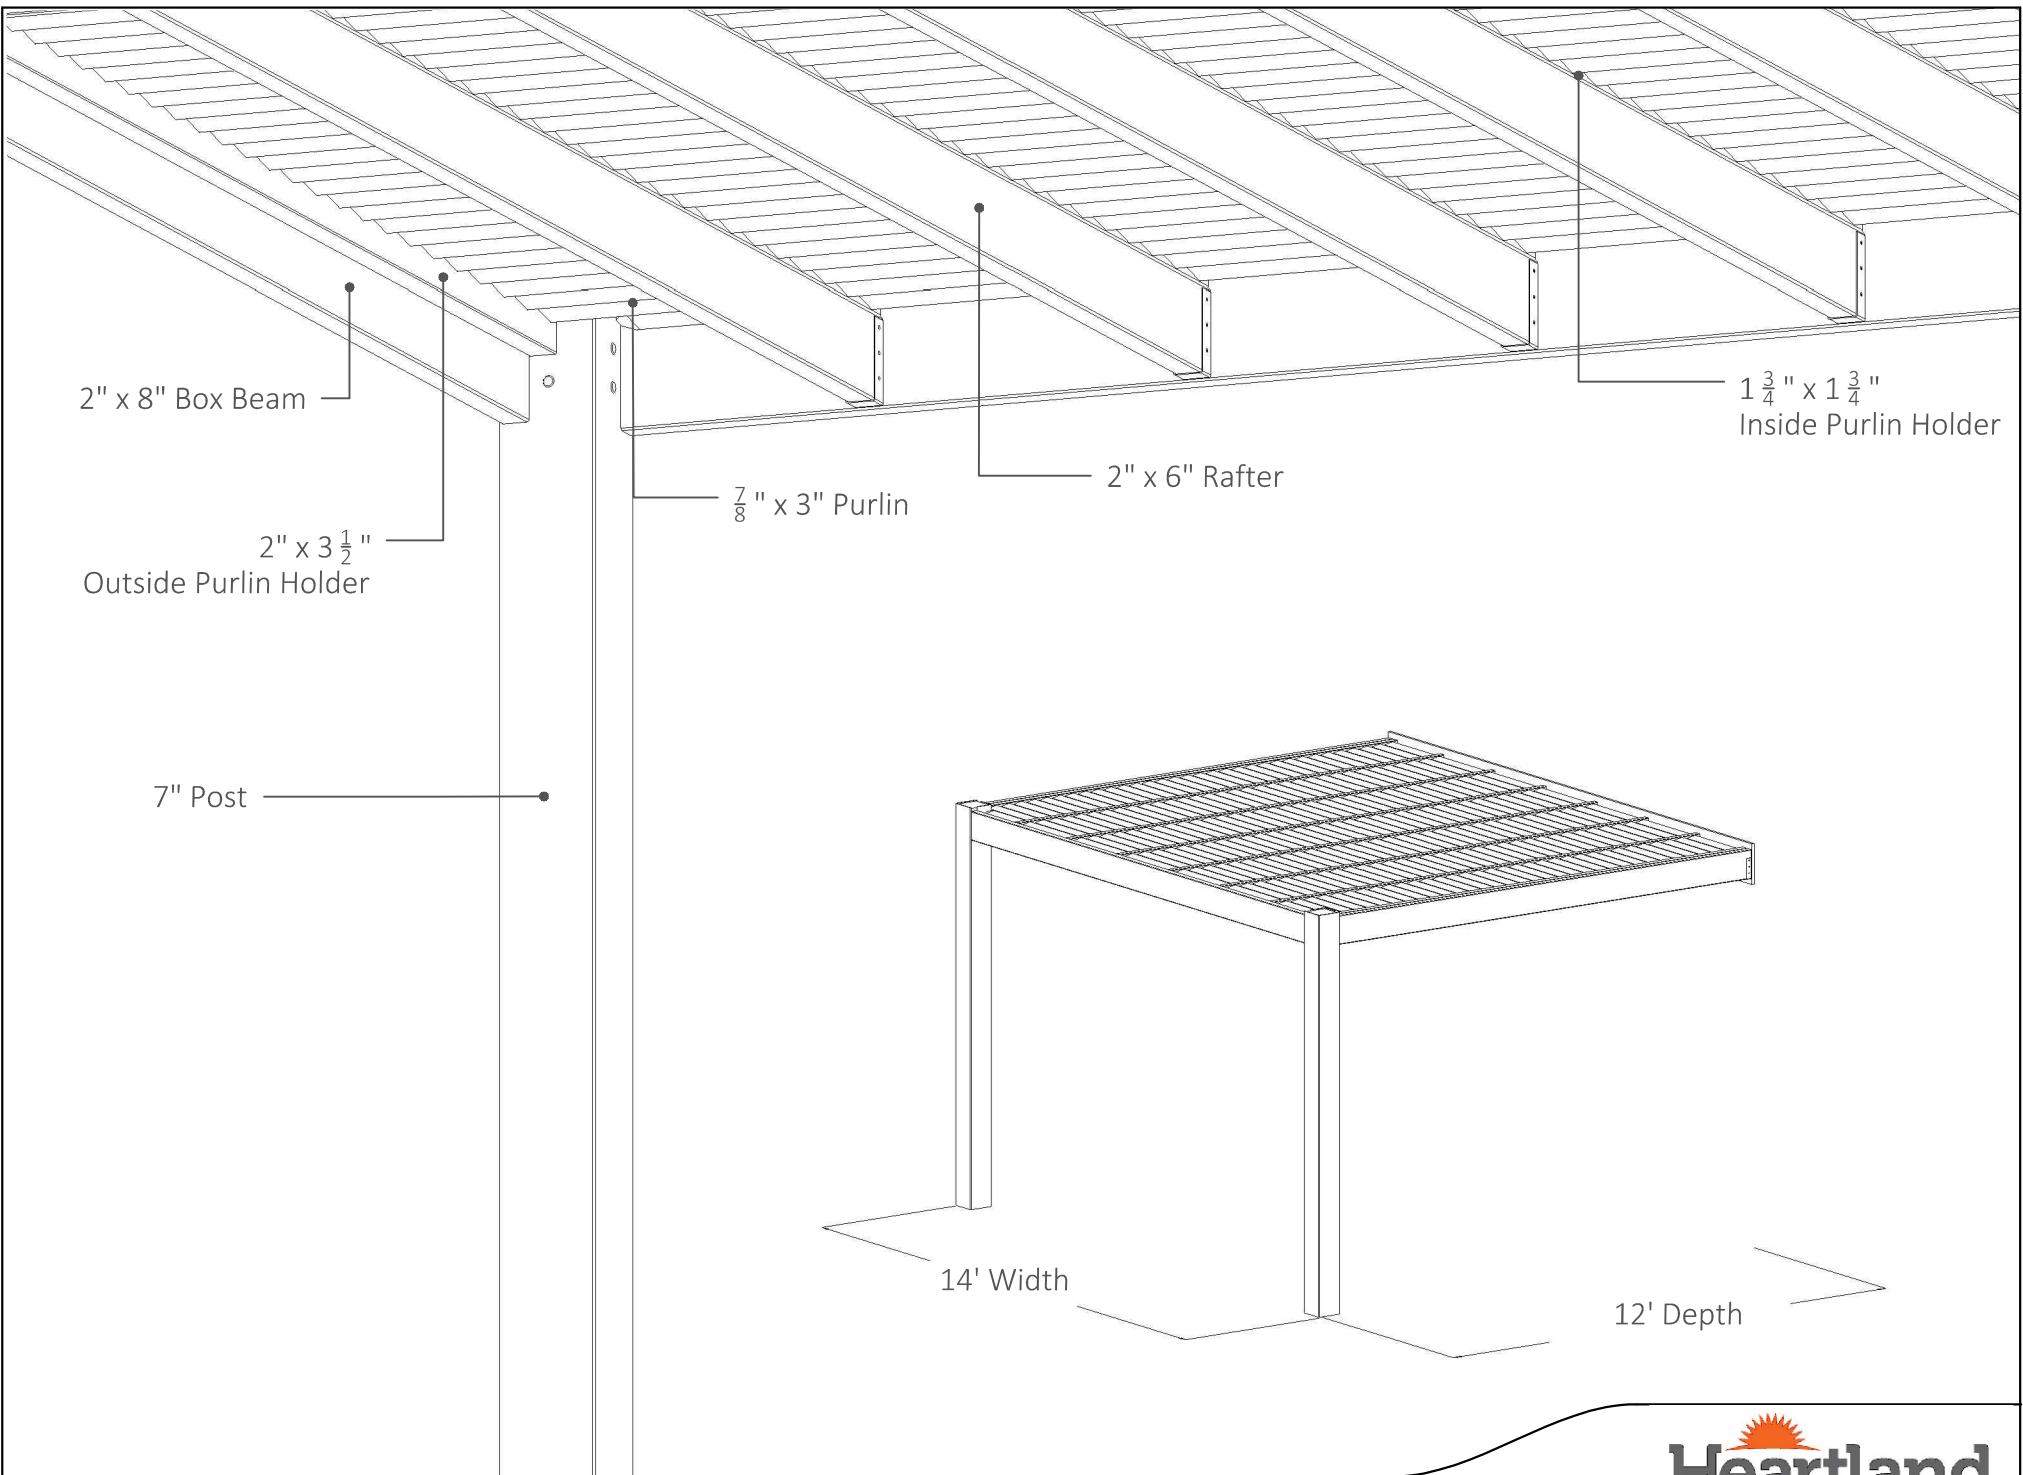

PLAN VIEW

FRONT ELEVATION

SIDE ELEVATION

12' x 14' ATTACHED PERGOLA

Heartlandpergolas.com

563-345-6745