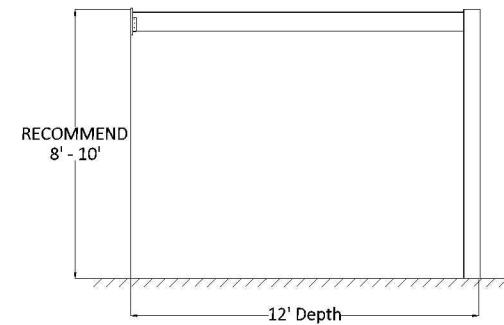

PLAN VIEW

FRONT ELEVATION

SIDE ELEVATION

12' x 14' ATTACHED PERGOLA

Heartlandpergolas.com

563-345-6745