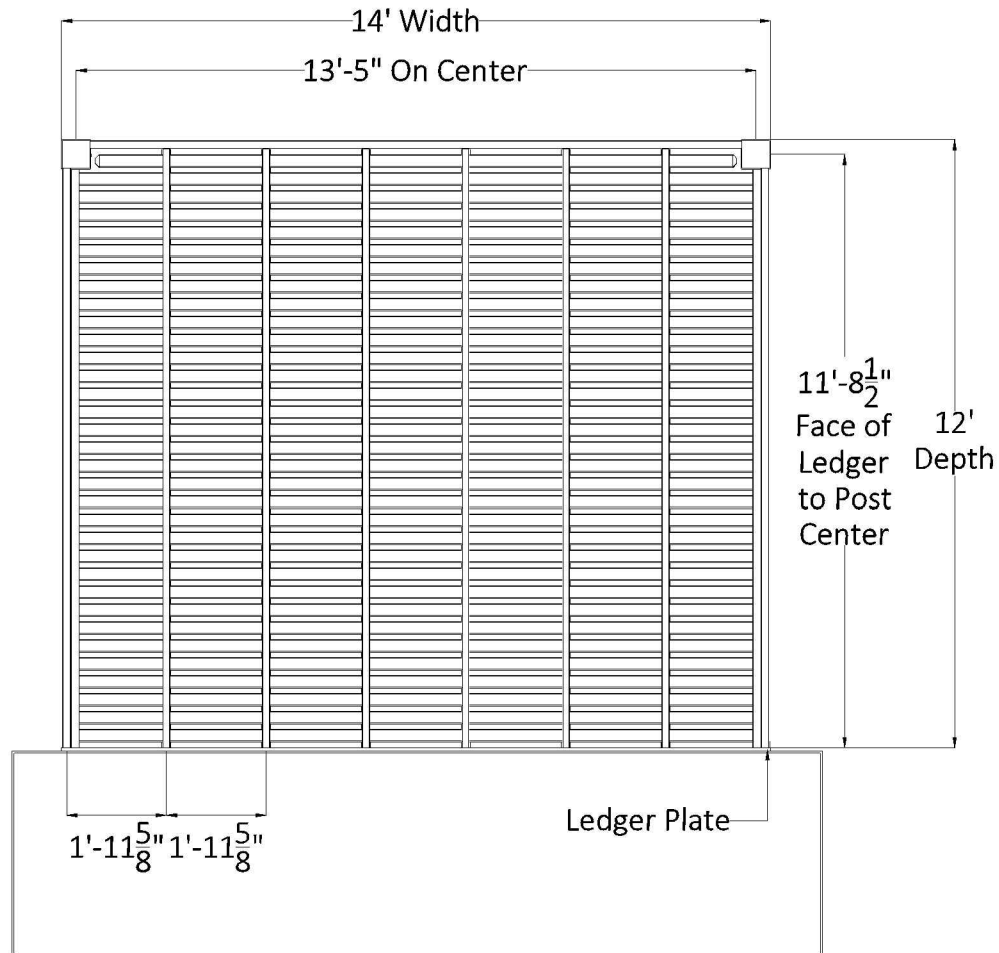

PLAN VIEW

FRONT ELEVATION

SIDE ELEVATION

12' x 14' ATTACHED PERGOLA

Heartlandpergolas.com

563-345-6745