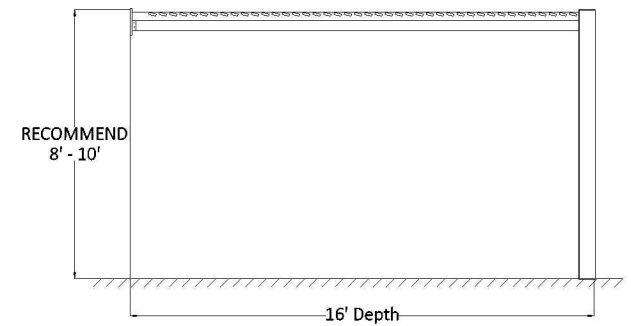

PLAN VIEW

FRONT ELEVATION

SIDE ELEVATION

16' x 14' ATTACHED PERGOLA

Heartlandpergolas.com

563-345-6745