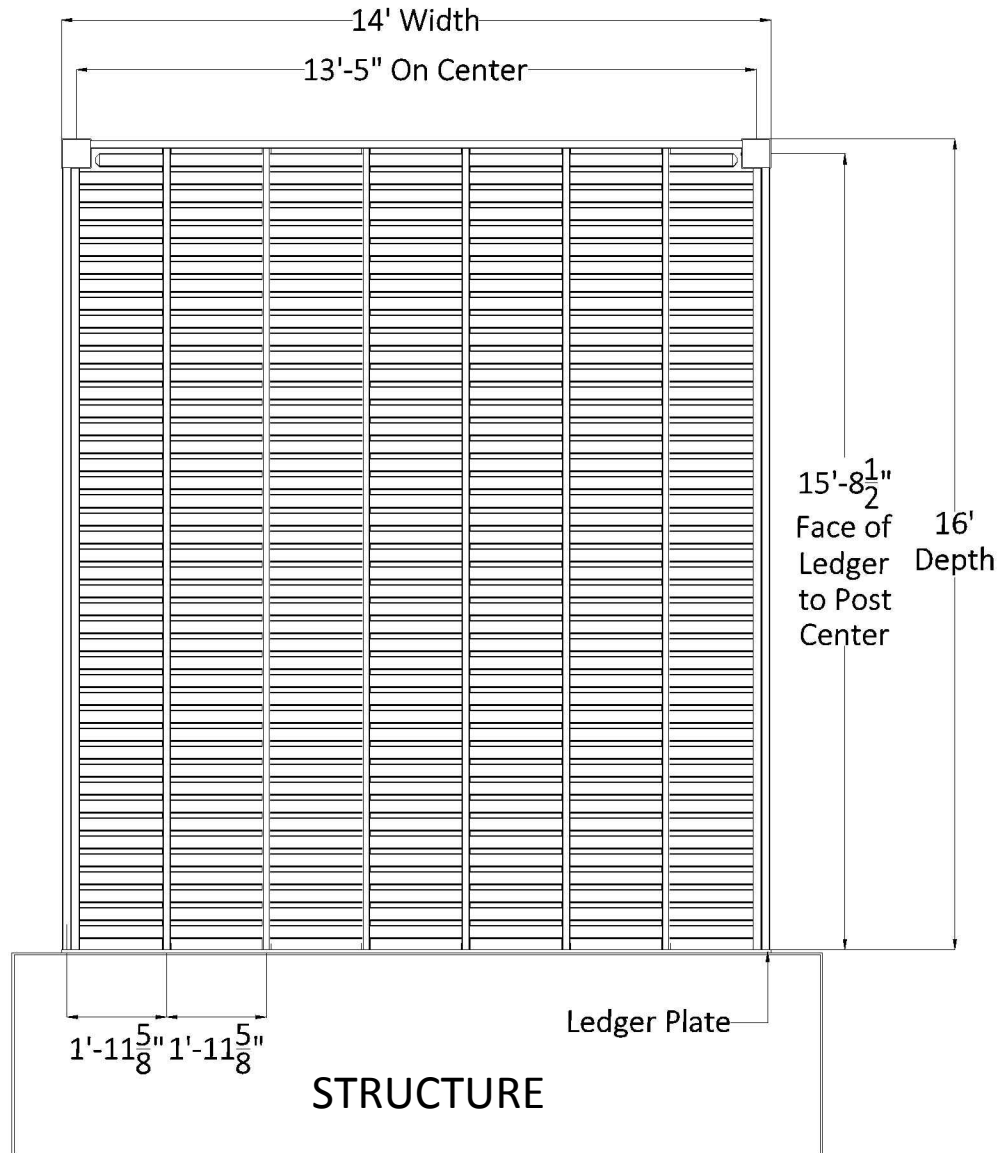

PLAN VIEW

FRONT ELEVATION

SIDE ELEVATION

16' x 14' ATTACHED PERGOLA

Heartlandpergolas.com

563-345-6745