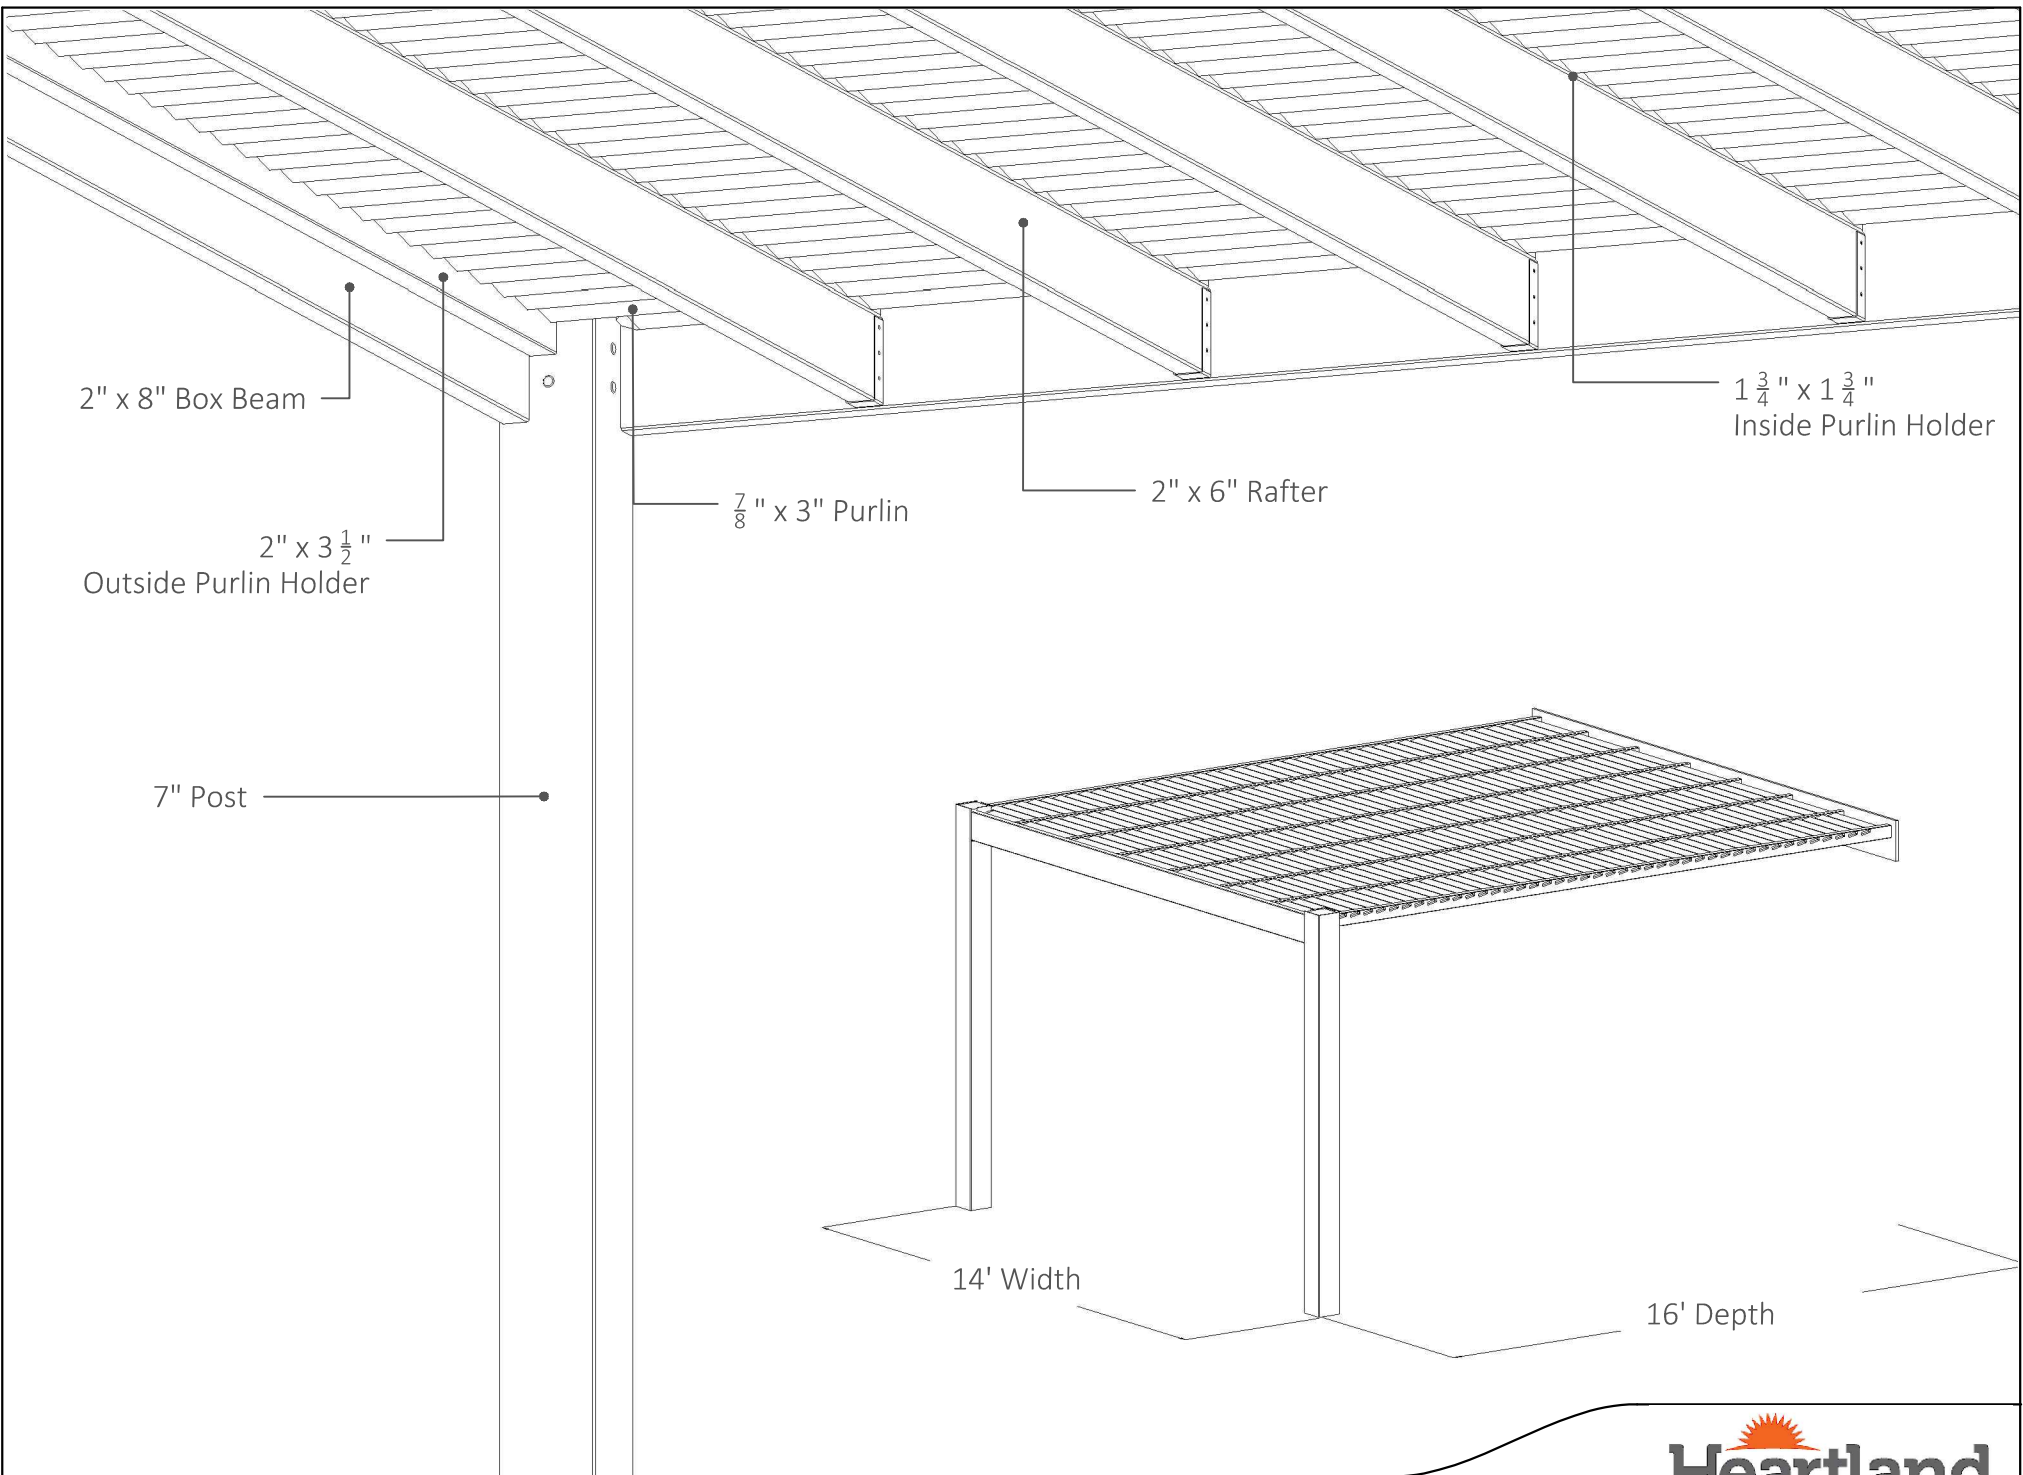

PLAN VIEW

FRONT ELEVATION

SIDE ELEVATION

16' x 14' ATTACHED PERGOLA

Heartlandpergolas.com

563-345-6745