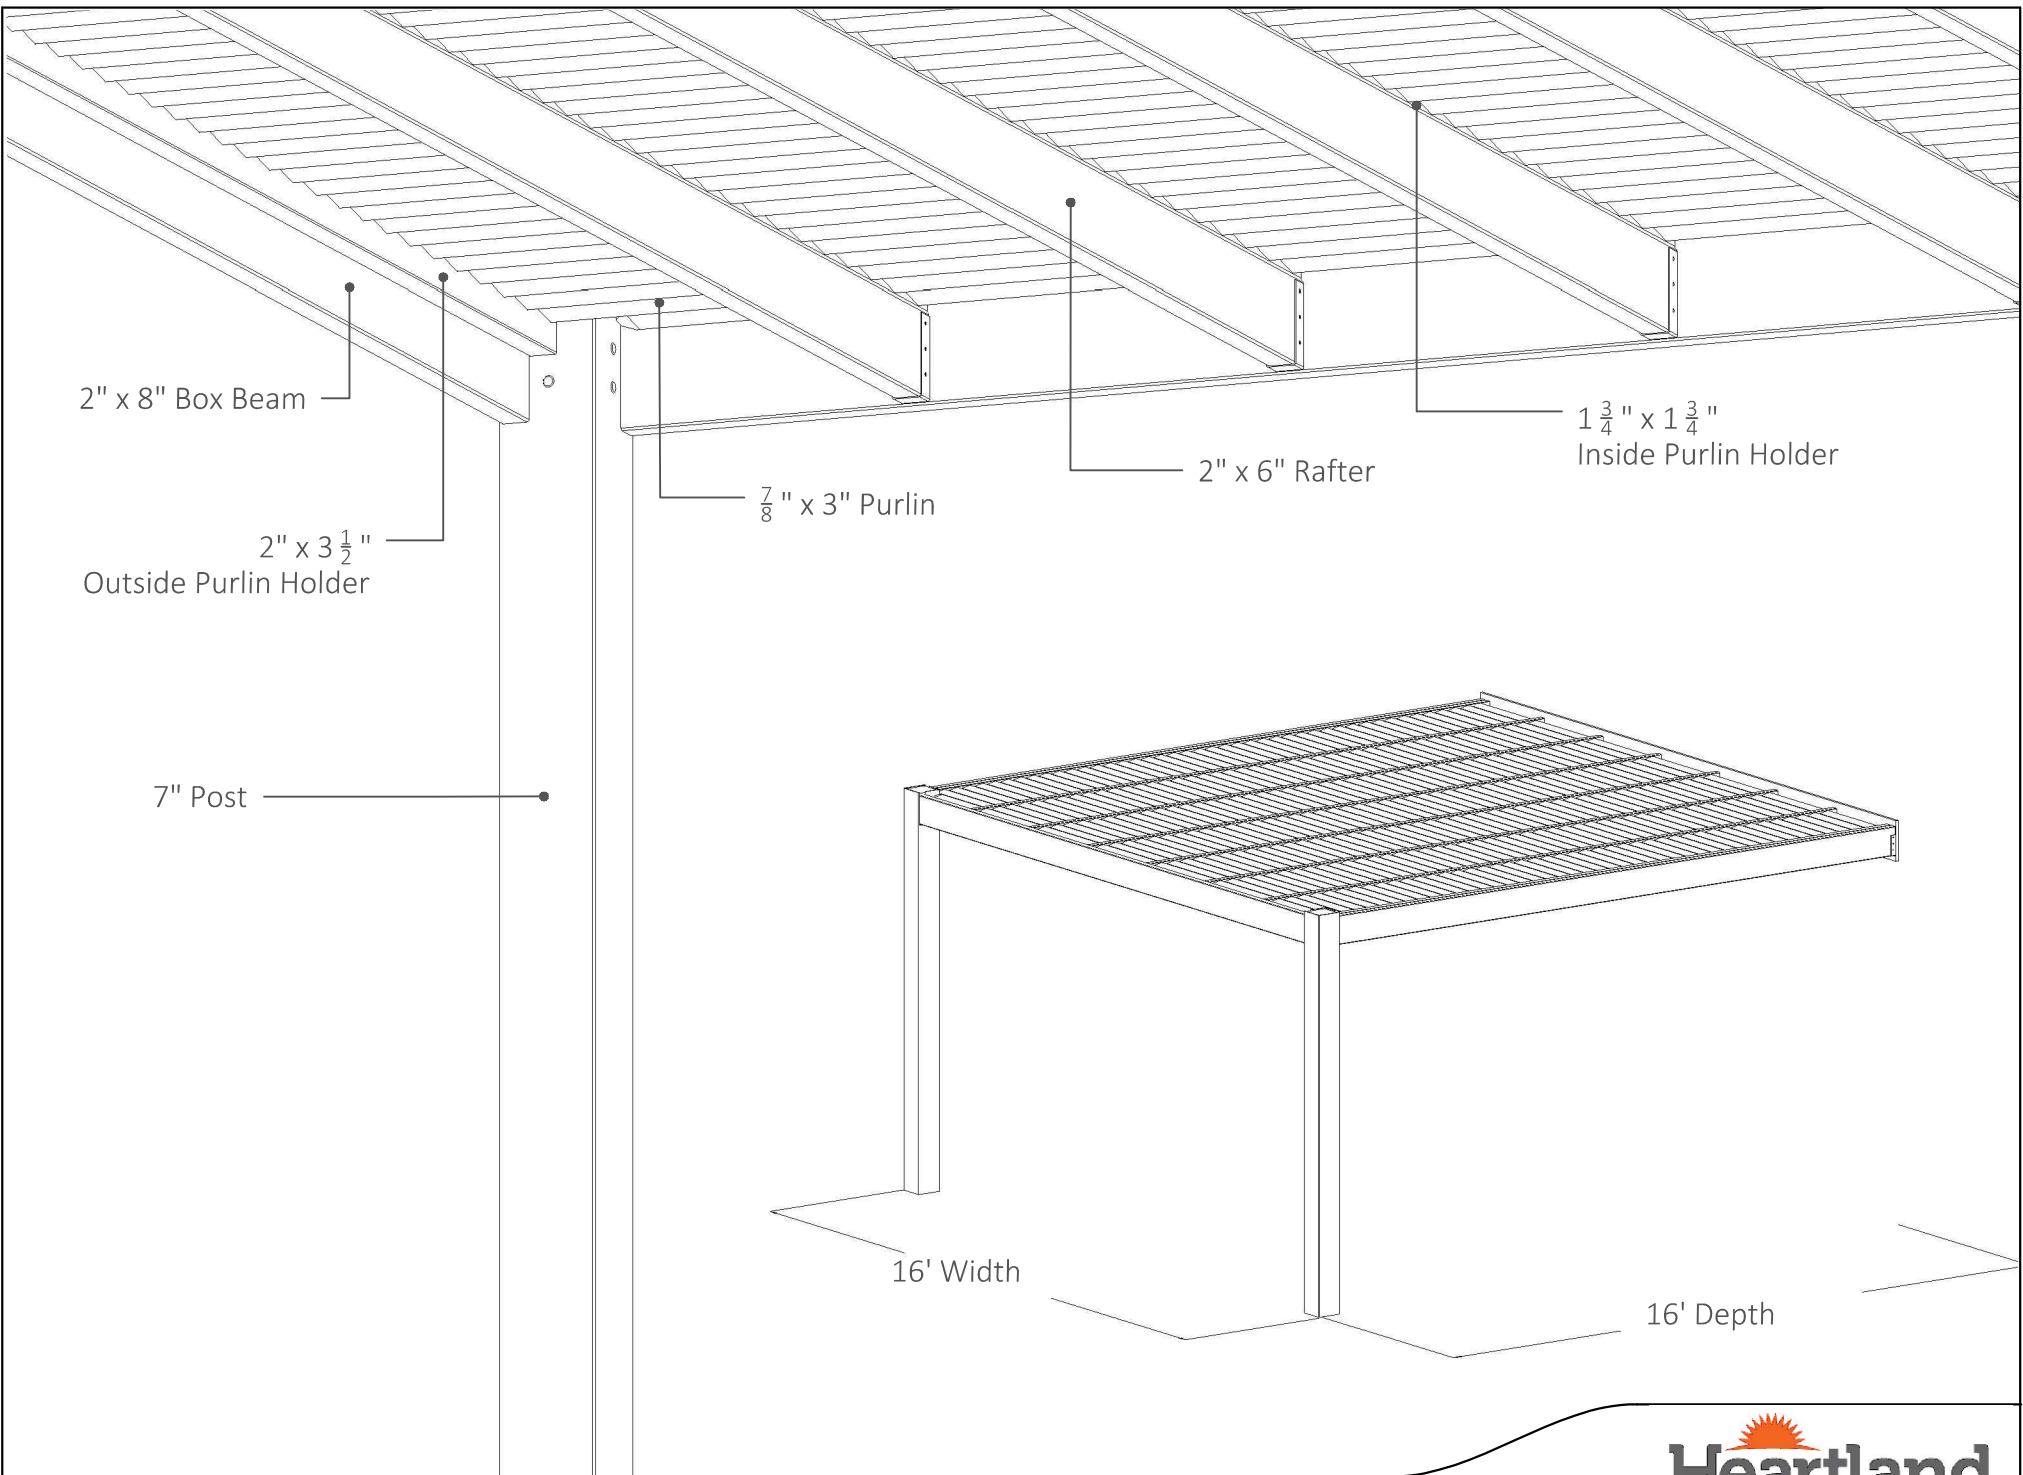

PLAN VIEW

FRONT ELEVATION

SIDE ELEVATION

16' x 16' ATTACHED PERGOLA

Heartlandpergolas.com

563-345-6745