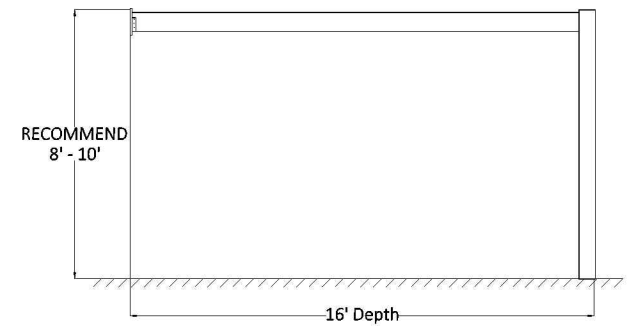

PLAN VIEW

FRONT ELEVATION

SIDE ELEVATION

16' x 16' ATTACHED PERGOLA

Heartlandpergolas.com

563-345-6745