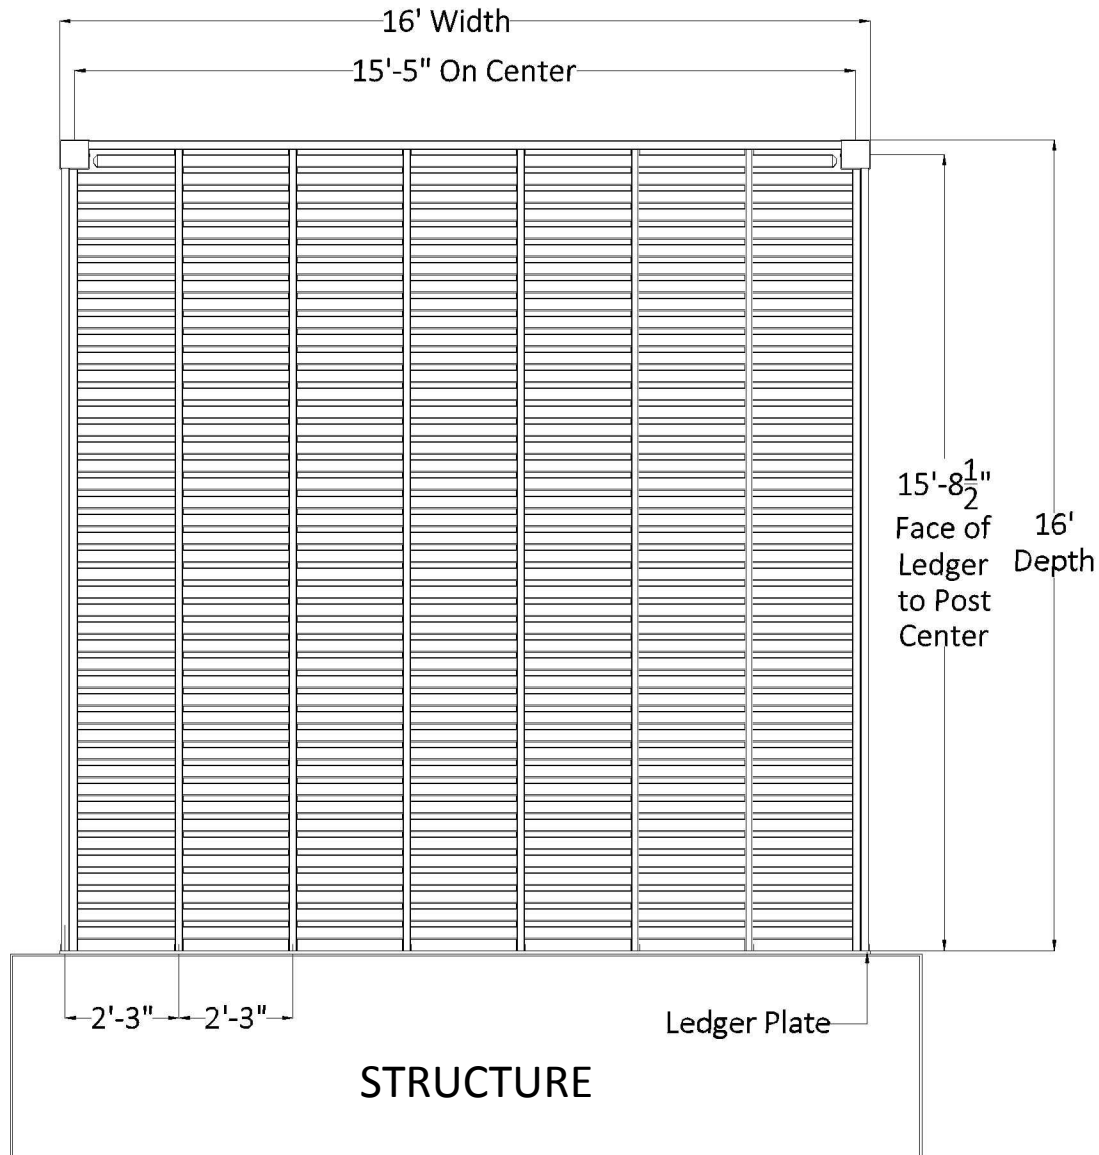

PLAN VIEW

FRONT ELEVATION

SIDE ELEVATION

16' x 16' ATTACHED PERGOLA

Heartlandpergolas.com

563-345-6745